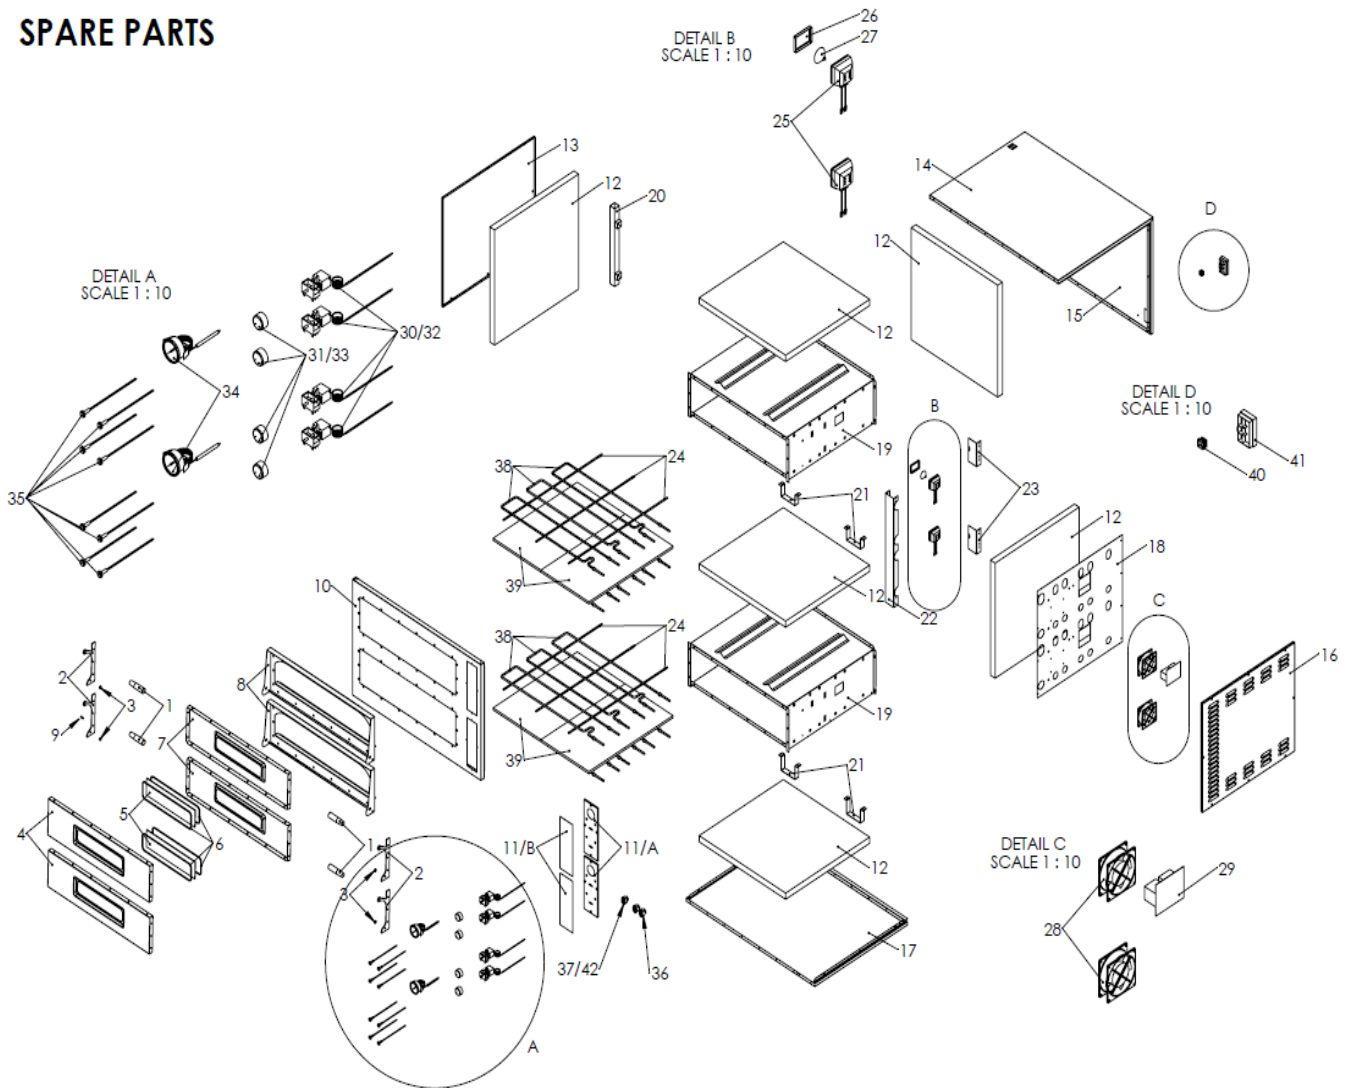

# SPARE PARTS

		<b>BASIC 2/40</b>
<b>RIF N.°</b>	<b>DESCRIPTION</b>	<b>226872</b>
1/A	Door Handle	5M200020
1/B	Small lateral door handles	
2/A	Door supporting plate (right)	4P100041
2/B	Door supporting plate (left)	4P100031
3	Washer	-
4	Door	4P050046
5	Door Glass	-
6	Door glass gasket	-

7	Counterdoor	4C020046
8	Door Frame	4T020047
9	Plate fixing screws	5V500017
10	Plate fixing screws	-
11/A	Control panel frame	-
11/B	Control panel label	5E204580
12	Insulating material	5L010001
13	Left covering panel	-
14	Top covering panel	4S030090
15	Back covering panel	-
16	Right covering panel	-
17	Bottom covering pannel	4S030095
18	Jacket	-
19	Cooking chamber	7C010145
20	Chimney	-
24	Heating elements supporting frame	6T400500
25	Lamp holder	-
26	Lamp glass	-
27	Lamp	-
28	Fan	-
29	Circuit brakers board	-
30	Thermostat	5T010005
31	Thermostat knob	5M200006
32	Timer	5T010300
33	Timer knob	5M200005
34	Thermometer	-
35	Heating element's warning light	5L020017
36	Heating element's switch	-
37	Chamber light switch	-
38	Heating element	5R050090
39	Refractory stone	5P050100
41	Terminal box	5M100005
42	Electrical main switch	5I100010